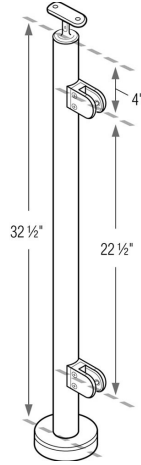

**49-G424/36/F/MD/E/AS 3/8" Glass - Floor Mount - End Prefabricated 36" Post in 316 Satin Stainless Steel (1.67" OD/42.4mm OD/0.08" Wall)**

**\*\*Important:**

- Floor mounting bolts are NOT included.