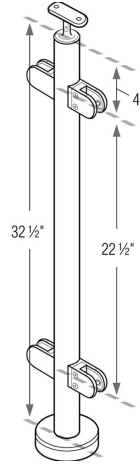

49-G424/36/F/MD/C/AS 3/8" Glass - Floor Mount - Center Prefabricated 36" Post in 316 Satin Stainless Steel (1.67" OD/42.4mm OD/0.08" Wall)

****Important:**

- Floor mounting bolts are NOT included.