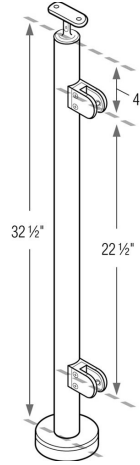

**49-G424/36/F/LG/E/AS 1/2" Glass - Floor Mount - End Prefabricated 36" Post in 316 Satin Stainless Steel (1.67" OD/42.4mm OD/0.08" Wall)**

**\*\*Important:**

- Floor mounting bolts are NOT included.