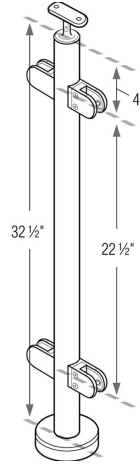

**49-G424/36/F/LG/C/AS 1/2" Glass - Floor Mount - Center Prefabricated 36" Post in 316 Satin Stainless Steel (1.67" OD/42.4mm OD/0.08" Wall)**

**\*\*Important:**

- Floor mounting bolts are NOT included.