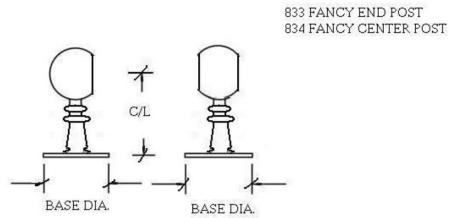

834 Polished Brass Fancy Center Post 5/8" OD

		DIA.	C/L
00-833	5/8", BRASS	1-3/4"	2-3/4"
00-834	5/8", BRASS	1-3/4"	2-3/4"