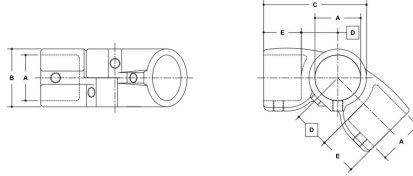

07530 Nu-Rail Adj. Swivel Aluminum Magnesium 1-1/4" IPS (1.72" ID)

#30C Nu-Rail Adjustable Swivel