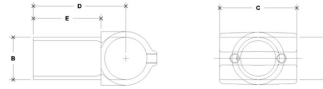

06520 Nu-Rail Swivel Aluminum Magnesium 1" IPS (1.38" ID)

#30B Nu-Rail Swivel

SCALE: 1:1/2"

This is the swivel component of item 30 Nu-Rail Adj. Cross.

Use together with item 30A Nu-Rail Modified Cross