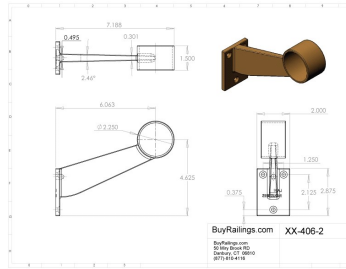

44-406/2 Satin (Brushed) Stainless Steel Contemporary Bar Mount Bracket 2" OD

406 does NOT have a pre-drilled hole for set screw. Mount brackets to stud in wall. Maximum spacing between brackets is 4 feet. Consult local codes for rail height and other requirements.

Ideal for bar mount or floor mount.