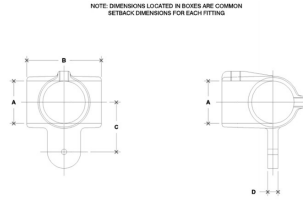

08430 Adj. Side Outlet or Tee Male Aluminum Magnesium 1-1/2" IPS (1.94" ID)

#25M Side Outlet Adjustable Elbow or Tee Male Body