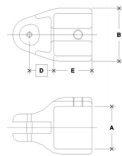

07270 Adj. Elbow or Tee Female Body Aluminum Magnesium 1-1/4" IPS (1.72" ID)

#17F Adjustable Elbow or Tee Female Body