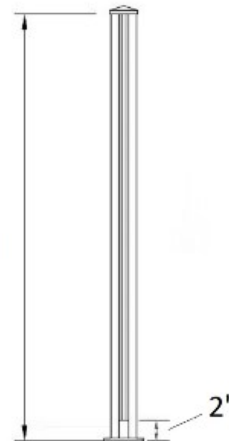

51WT-SEP/42 End Post - Scenic - 42"H - White

42" (overall
glass height)

Scenic posts are made of aluminum and are 2-1/2" square in size. These posts are 42" high and have an integral channel designed to hold glass.