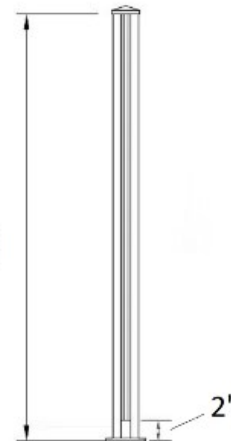

**51WT-SEP/42** End Post - Scenic - 42"H - White

42" (overall  
glass height)

Scenic posts are made of aluminum and are 2-1/2" square in size. These posts are 42" high and have an integral channel designed to hold glass.