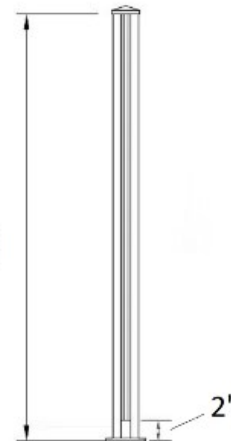

51WT-SCP/42 Corner Post - Scenic - 42"H - White

42" (overall
glass height)

Scenic posts are made of aluminum and are 2-1/2" square in size. These posts are 42" high and have an integral channel designed to hold glass.