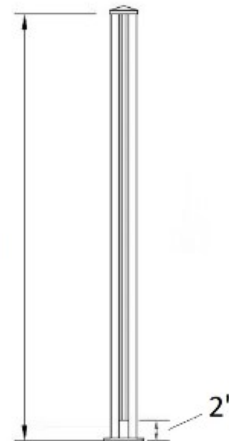

51WT-SLP/42 Center Post - Scenic - 42"H - White

42" (overall
glass height)

Scenic posts are made of aluminum and are 2-1/2" square in size. These posts are 42" high and have an integral channel designed to hold glass.