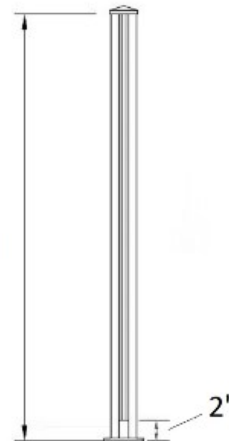

### 51WT-SWP/42 Wall Post - Scenic - 42"H - White

42" (overall  
glass height)

Scenic posts are made of aluminum and are 2-1/2" square in size. These posts are 42" high and have an integral channel designed to hold glass.