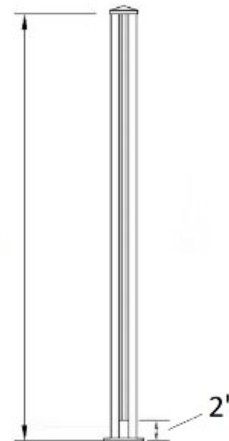

51WT-SWP/42 Wall Post - Scenic - 42"H - White

42" (overall
glass height)

Scenic posts are made of aluminum and are 2-1/2" square in size. These posts are 42" high and have an integral channel designed to hold glass.