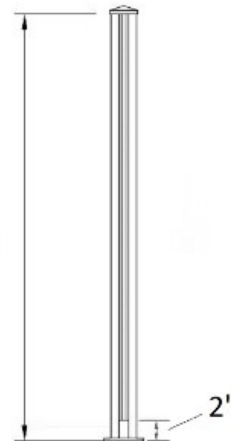

**51DB-SEP/42** End Post - Scenic - 42"H - Textured Lakeside Copper

42" (overall  
glass height)

Scenic posts are made of aluminum and are 2-1/2" square in size. These posts are 42" high and have an integral channel designed to hold glass.