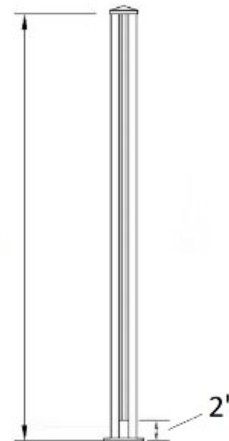

51DB-SEP/42 End Post - Scenic - 42"H - Textured Lakeside Copper

42" (overall
glass height)

Scenic posts are made of aluminum and are 2-1/2" square in size. These posts are 42" high and have an integral channel designed to hold glass.