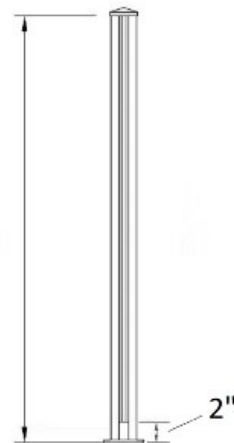

51DB-SCP/42 Corner Post - Scenic - 42"H - Textured Lakeside Copper

42" (overall
glass height)

Scenic posts are made of aluminum and are 2-1/2" square in size. These posts are 42" high and have an integral channel designed to hold glass.