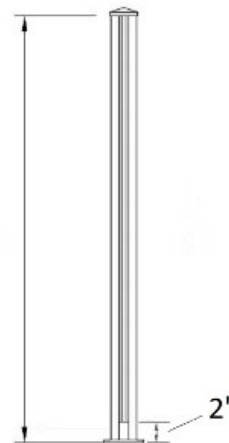

51DB-SLP/42 Center Post - Scenic - 42"H - Textured Lakeside Copper

42" (overall
glass height)

Scenic posts are made of aluminum and are 2-1/2" square in size. These posts are 42" high and have an integral channel designed to hold glass.