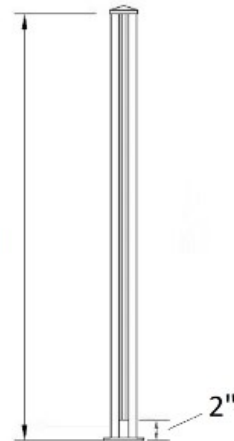

51DB-SWP/42 Wall Post - Scenic - 42"H - Textured Lakeside Copper

42" (overall
glass height)

Scenic posts are made of aluminum and are 2-1/2" square in size. These posts are 42" high and have an integral channel designed to hold glass.

Standard available powder coat finishes are

- * Textured Black
- * Textured Lakeside Copper
- * White

Additional features are

- * Classic unobstructed panoramic view
- * Accommodates working with multiple angles
- * Eliminates the top and bottom rails
- * Long lasting Enviro-Coat Powder finish