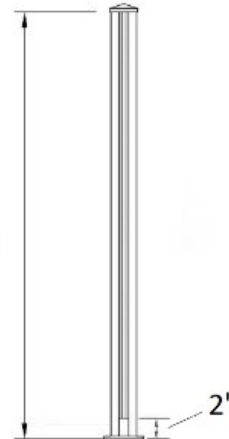

51BK-SEP/42 End Post - Scenic - 42"H - Textured Black

42" (overall
glass height)

Scenic posts are made of aluminum and are 2-1/2" square in size. These posts are 42" high and have an integral channel designed to hold glass.