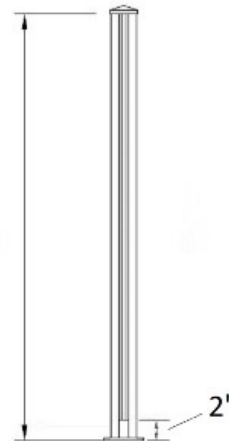

51BK-SCP/42 Corner Post - Scenic - 42"H - Textured Black

42" (overall
glass height)

Scenic posts are made of aluminum and are 2-1/2" square in size. These posts are 42" high and have an integral channel designed to hold glass.