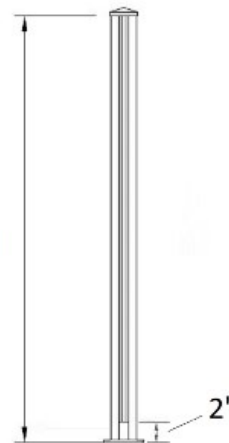

**51BK-SLP/42 Center Post - Scenic - 42"H - Textured Black**

42" (overall  
glass height)

Scenic posts are made of aluminum and are 2-1/2" square in size. These posts are 42" high and have an integral channel designed to hold glass.