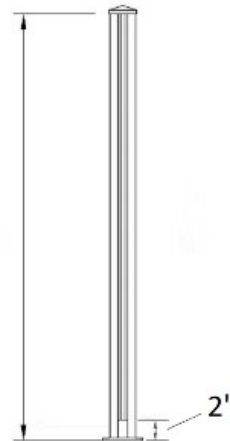

51BK-SWP/42 Wall Post - Scenic - 42"H - Textured Black

42" (overall
glass height)

Scenic posts are made of aluminum and are 2-1/2" square in size. These posts are 42" high and have an integral channel designed to hold glass.