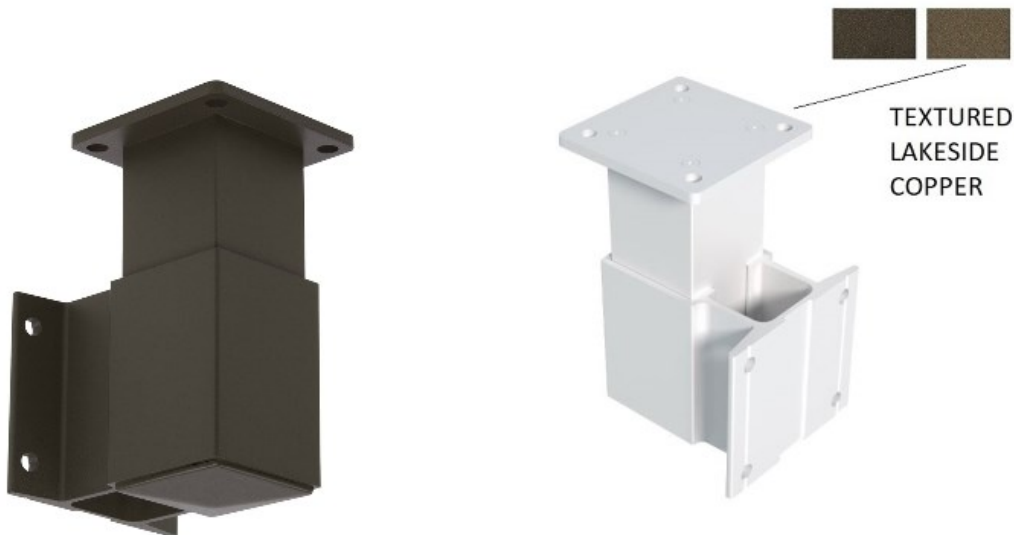

### 51DB-FBLE2 Fascia Bracket - Line / End / Stair - Textured Lakeside Copper

The fascia bracket for 2-1/2" square aluminum posts is made of aluminum and is designed to connect with GS635/36/F and GS635/42/F floor mount posts.

Mount the fascia bracket in the desired location and then mount the floor mount post on the matching square surface.

This bracket is available in three functional design styles

1. Center (Line) / End / Stair Fascia Bracket
2. 90 Degree Outside Corner Fascia Bracket
3. Custom Angle Corner Bracket

Each functional design style is available in three colors

1. Textured Black
2. Textured Lakeside Copper
3. White