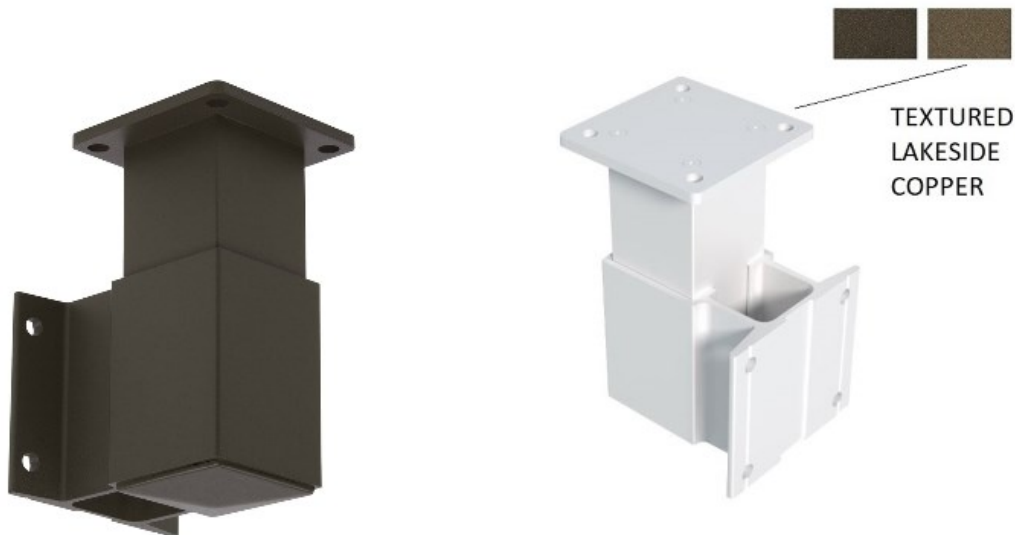

51DB-FBLE2 Fascia Bracket - Line / End / Stair - Textured Lakeside Copper

The fascia bracket for 2-1/2" square aluminum posts is made of aluminum and is designed to connect with GS635/36/F and GS635/42/F floor mount posts.

Mount the fascia bracket in the desired location and then mount the floor mount post on the matching square surface.

This bracket is available in three functional design styles

1. Center (Line) / End / Stair Fascia Bracket
2. 90 Degree Outside Corner Fascia Bracket
3. Custom Angle Corner Bracket

Each functional design style is available in three colors

1. Textured Black
2. Textured Lakeside Copper
3. White