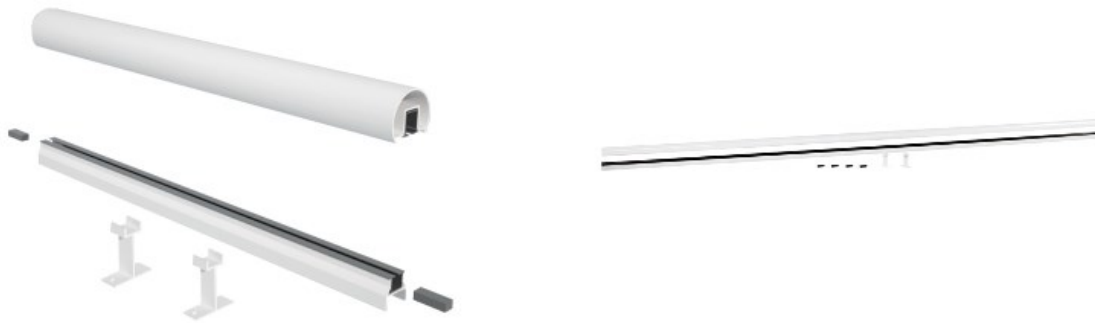

51WT-TBRG/10 Top & Bottom Rails for 1/4" Glass - 10FT Long - White

10' top and bottom rail for 5mm, 6mm or 1/4" glass

FEATURES – Includes glass insert, rubber blocks and support leg.

Finish: White