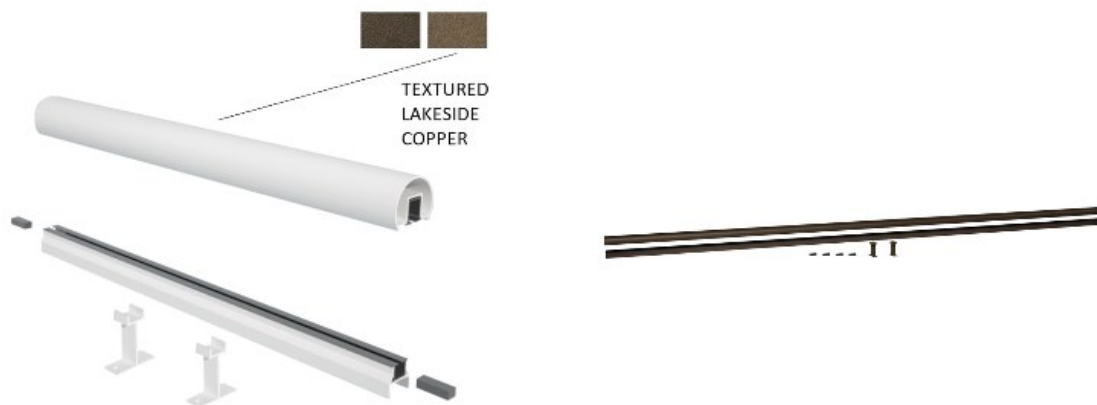

**51DB-TBRG/10** Top & Bottom Rails for 1/4" Glass - 10FT Long - Textured Lakeside Copper

10' top and bottom rail for 5mm, 6mm or 1/4" glass

FEATURES – Includes glass insert, rubber blocks and support leg.

Finish: Textured Lakeside Copper