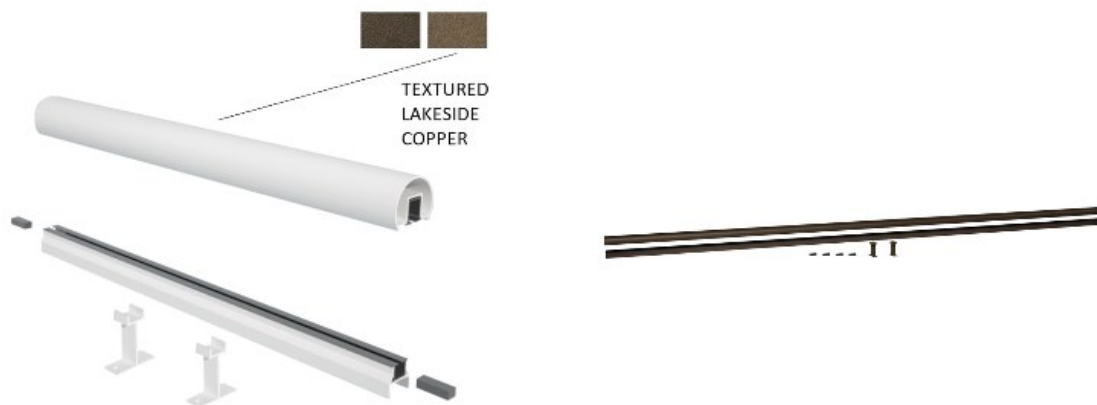

51DB-TBRG/10 Top & Bottom Rails for 1/4" Glass - 10FT Long - Textured Lakeside Copper

10' top and bottom rail for 5mm, 6mm or 1/4" glass

FEATURES – Includes glass insert, rubber blocks and support leg.

Finish: Textured Lakeside Copper