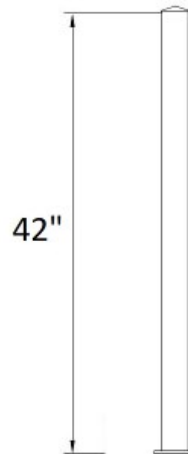

## 51WT-SP/42/F Stair Post for Glass Rail - 42"H - White

The 42" High Floor Mount Post for glass panels is a 2-1/2" square aluminum post available in center, corner, end and stair configurations. All posts are available in textured black, white and textured lakeside copper premium powder coated finishes.

The center, corner and end posts have received brackets on them to hold the top and bottom rail in place. This allows for a solid post to panel connection.

The stair post has no brackets attached and is designed to work with any of the post end brackets, post vertical swivel brackets or post horizontal swivel brackets.