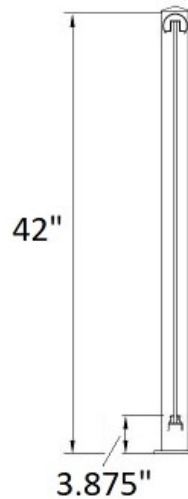

51DB-EP/42/F End Post for Glass Rail - 42"H - Textured Lakeside Copper

The 42" High Floor Mount Post for glass panels is a 2-1/2" square aluminum post available in center, corner, end and stair configurations. All posts are available in textured black, white and textured lakeside copper premium powder coated finishes.

The center, corner and end posts have received brackets on them to hold the top and bottom rail in place. This allows for a solid post to panel connection.

The stair post has no brackets attached and is designed to work with any of the post end brackets, post vertical swivel brackets or post horizontal swivel brackets.