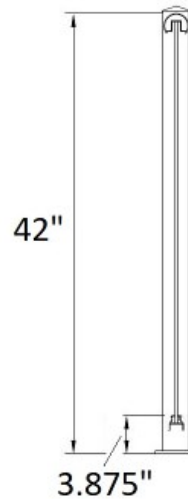

51DB-CP/42/F Corner Post for Glass Rail - 42"H - Textured Lakeside Copper

The 42" High Floor Mount Post for glass panels is a 2-1/2" square aluminum post available in center, corner, end and stair configurations. All posts are available in textured black, white and textured lakeside copper premium powder coated finishes.

The center, corner and end posts have received brackets on them to hold the top and bottom rail in place. This allows for a solid post to panel connection.

The stair post has no brackets attached and is designed to work with any of the post end brackets, post vertical swivel brackets or post horizontal swivel brackets.