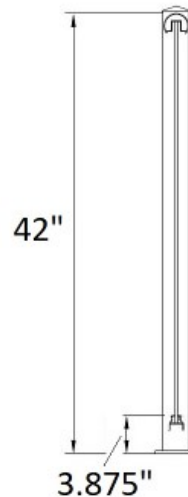

51DB-LP/42/F Center (Line) Post for Glass Rail - 42" H - Textured Lakeside Copper

The 42" High Floor Mount Post for glass panels is a 2-1/2" square aluminum post available in center, corner, end and stair configurations. All posts are available in textured black, white and textured lakeside copper premium powder coated finishes.

The center, corner and end posts have received brackets on them to hold the top and bottom rail in place. This allows for a solid post to panel connection.

The stair post has no brackets attached and is designed to work with any of the post end brackets, post vertical swivel brackets or post horizontal swivel brackets.