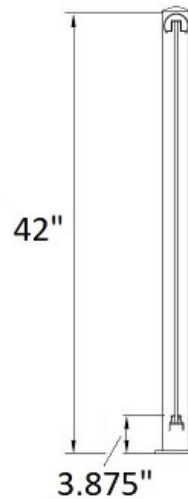

51DB-LP/42/F Center (Line) Post for Glass Rail - 42" H - Textured Lakeside Copper

The 42" High Floor Mount Post for glass panels is a 2-1/2" square aluminum post available in center, corner, end and stair configurations. All posts are available in textured black, white and textured lakeside copper premium powder coated finishes.

The center, corner and end posts have received brackets on them to hold the top and bottom rail in place. This allows for a solid post to panel connection.

The stair post has no brackets attached and is designed to work with any of the post end brackets, post vertical swivel brackets or post horizontal swivel brackets.