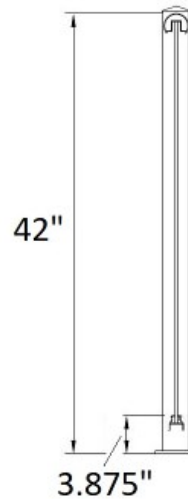

## 51BK-EP/42/F End Post for Glass Rail - 42"H - Textured Black

The 42" High Floor Mount Post for glass panels is a 2-1/2" square aluminum post available in center, corner, end and stair configurations. All posts are available in textured black, white and textured lakeside copper premium powder coated finishes.

The center, corner and end posts have received brackets on them to hold the top and bottom rail in place. This allows for a solid post to panel connection.

The stair post has no brackets attached and is designed to work with any of the post end brackets, post vertical swivel brackets or post horizontal swivel brackets.