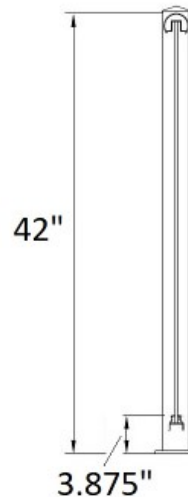

51BK-CP/42/F Corner Post for Glass Rail - 42"H - Textured Black

The 42" High Floor Mount Post for glass panels is a 2-1/2" square aluminum post available in center, corner, end and stair configurations. All posts are available in textured black, white and textured lakeside copper premium powder coated finishes.

The center, corner and end posts have received brackets on them to hold the top and bottom rail in place. This allows for a solid post to panel connection.

The stair post has no brackets attached and is designed to work with any of the post end brackets, post vertical swivel brackets or post horizontal swivel brackets.