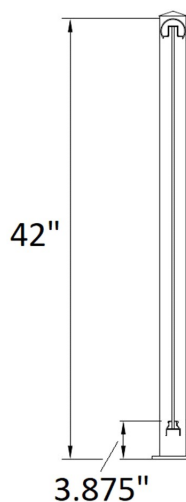

51BK-LP/42/F Center (Line) Post for Glass Rail - 42"H - Textured Black

The 42" High Floor Mount Post for glass panels is a 2-1/2" square aluminum post available in center, corner, end and stair configurations. All posts are available in textured black, white and textured lakeside copper premium powder coated finishes.

The center, corner and end posts have received brackets on them to hold the top and bottom rail in place. This allows for a solid post to panel connection.

The stair post has no brackets attached and is designed to work with any of the post end brackets, post vertical swivel brackets or post horizontal swivel brackets.