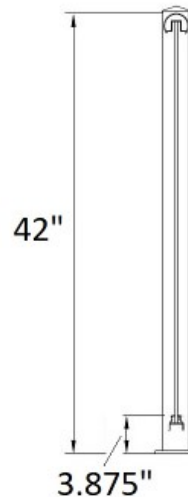

51BK-LP/42/F Center (Line) Post for Glass Rail - 42"H - Textured Black

The 42" High Floor Mount Post for glass panels is a 2-1/2" square aluminum post available in center, corner, end and stair configurations. All posts are available in textured black, white and textured lakeside copper premium powder coated finishes.

The center, corner and end posts have received brackets on them to hold the top and bottom rail in place. This allows for a solid post to panel connection.

The stair post has no brackets attached and is designed to work with any of the post end brackets, post vertical swivel brackets or post horizontal swivel brackets.