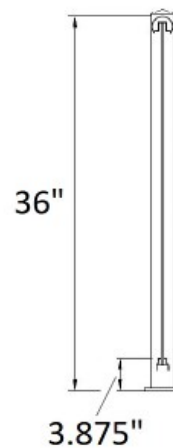

51DB-LP/36/F Center (Line) Post for Glass Rail - 36" H - Textured Lakeside Copper

The 36" High Floor Mount Post for glass panels is a 2-1/2" square aluminum post available in center, corner, end and stair configurations. All posts are available in textured black, white and textured lakeside copper premium powder coated finishes.

The center, corner and end posts have received brackets on them to hold the top and bottom rail in place. This allows for a solid post to panel connection.

The stair post has no brackets attached and is designed to work with any of the post end brackets, post vertical swivel brackets or post horizontal swivel brackets.