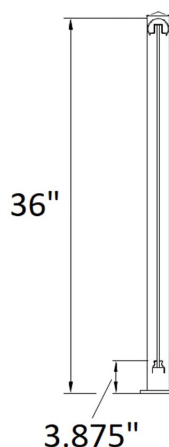

51BK-LP/36/F Center (Line) Post for Glass Rail - 36"H - Textured Black

The 36" High Floor Mount Post for glass panels is a 2-1/2" square aluminum post available in center, corner, end and stair configurations. All posts are available in textured black, white and textured lakeside copper premium powder coated finishes.

The center, corner and end posts have received brackets on them to hold the top and bottom rail in place. This allows for a solid post to panel connection.

The stair post has no brackets attached and is designed to work with any of the post end brackets, post vertical swivel brackets or post horizontal swivel brackets.