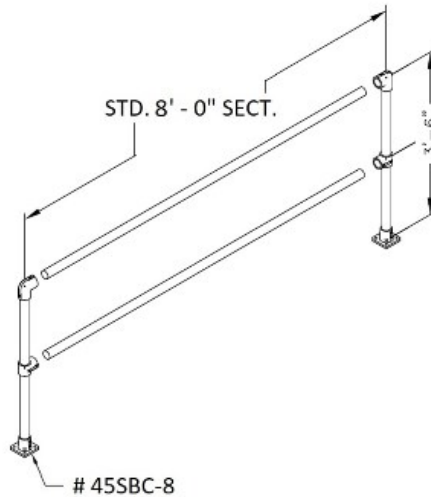

50241 Straight Section Kit, Steel, 8 ft., Bumble Bee - 2 posts with 45SBC

The Bumblebee® yellow/black Double Line Safety Straight Kit consists of

- * Two end posts
- * Horizontal top and mid rails

This kit is one section that extends 8 feet (post center to post center).

Material Specs:

Posts: ASTM A500 High Yield Steel, 12 Gauge, 1 ½" IPS, Sch 10 wall (1.90 O.D.) / PPG Safety Yellow, TGIC Polyester, AAMA 2603, suitable for indoor or outdoor use

Rails: ASTM A500 High Yield Steel, 14 Gauge, 1 ½" IPS, .083 wall (1.90 O.D.) / PPG Safety Yellow, TGIC Polyester, AAMA 2603, suitable for indoor or outdoor use