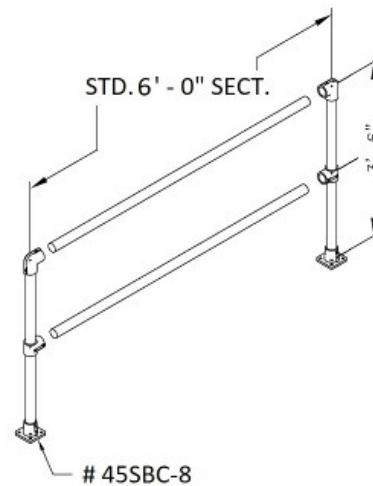

**50231** Straight Section Kit, Steel, 6 ft., Bumble Bee - 2 posts with 45SBC

The Bumblebee® yellow/black Double Line Safety Straight Kit consists of

- \* Two end posts
- \* Horizontal top and mid rails

This kit is one section that extends 6 feet (post center to post center).

**Material Specs:**

**Posts:** ASTM A500 High Yield Steel, 12 Gauge, 1 ½" IPS, Sch 10 wall (1.90 O.D.) / PPG Safety Yellow, TGIC Polyester, AAMA 2603, suitable for indoor or outdoor use

**Rails:** ASTM A500 High Yield Steel, 14 Gauge, 1 ½" IPS, .083 wall (1.90 O.D.) / PPG Safety Yellow, TGIC Polyester, AAMA 2603, suitable for indoor or outdoor use

**Speed-Rail® Components:** 535 Almag aluminum magnesium sand cast alloy, per ASTM B26 / PPG Semi Gloss Black, TGIC Polyester, AAMA 2603, suitable for indoor or outdoor use