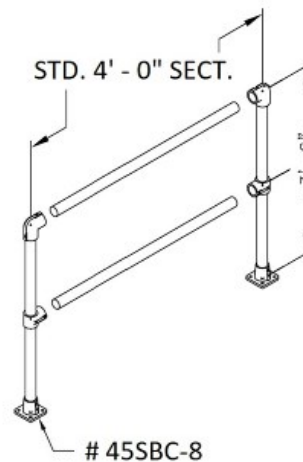

**50221** Straight Section Kit, Steel, 4 ft., Bumble Bee - 2 posts with 45SBC

The Bumblebee® yellow/black Double Line Safety Straight Kit consists of

- \* Two end posts
- \* Horizontal top and mid rails

This kit is one section that extends 4 feet (post center to post center).

**Material Specs:**

**Posts:** ASTM A500 High Yield Steel, 12 Gauge, 1 ½" IPS, Sch 10 wall (1.90 O.D.) / PPG Safety Yellow, TGIC Polyester, AAMA 2603, suitable for indoor or outdoor use

**Rails:** ASTM A500 High Yield Steel, 14 Gauge, 1 ½" IPS, .083 wall (1.90 O.D.) / PPG Safety Yellow, TGIC Polyester, AAMA 2603, suitable for indoor or outdoor use

**Speed-Rail® Components:** 535 Almag aluminum magnesium sand cast alloy, per ASTM B26 / PPG Semi Gloss Black, TGIC Polyester, AAMA 2603, suitable for indoor or outdoor use