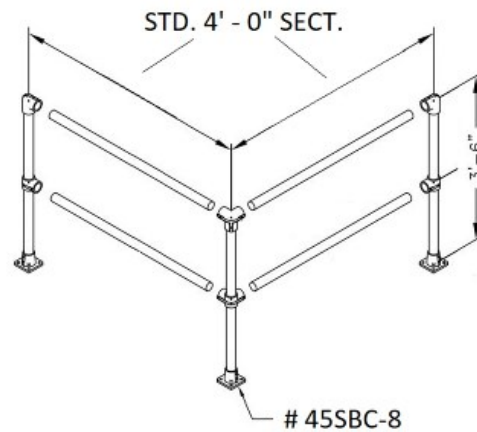

50121 Bumble Bee Corner Kit 4x4-Steel Pipe

The Bumblebee® yellow/black Double Line Safety Corner Kit consists of

- * One corner post
- * Two end posts
- * Horizontal top and mid rails

This kit has two sections that extend 4 feet on each side (post center to post center).

Material Specs:

Posts: ASTM A500 High Yield Steel, 12 Gauge, 1 ½" IPS, Sch 10 wall (1.90 O.D.) / PPG Safety Yellow, TGIC Polyester, AAMA 2603, suitable for indoor or outdoor use

Rails: ASTM A500 High Yield Steel, 14 Gauge, 1 ½" IPS, .083 wall (1.90 O.D.) / PPG Safety Yellow, TGIC Polyester, AAMA 2603, suitable for indoor or outdoor use