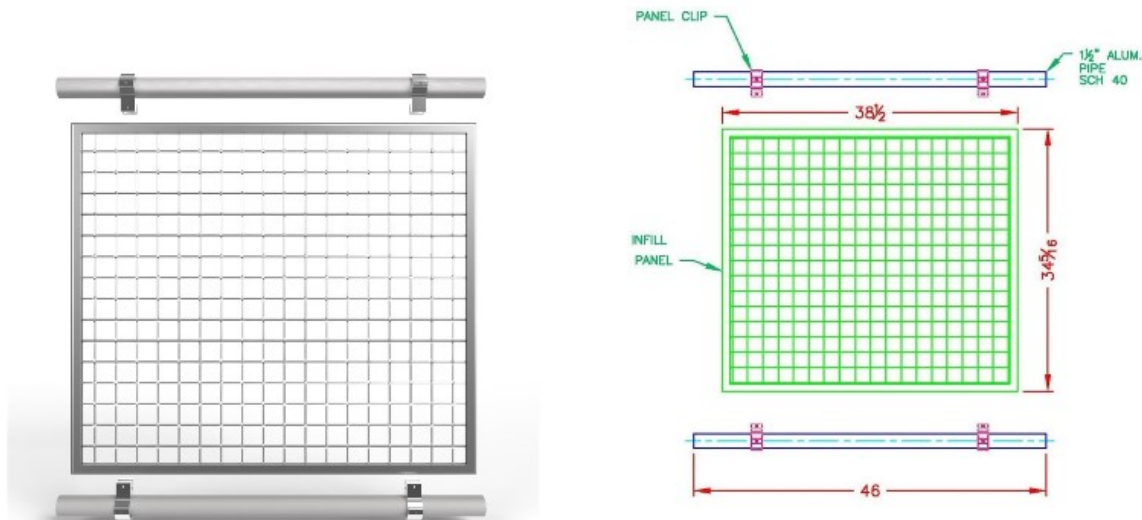

50-MP42/4148 Mesh Panels for 42" Railing - Silver Powder Coated Aluminum - 41-48"

Quik Connect™ kits fuse the function and strength of Speed-Rail® with pure architectural design and unmatched performance.

DESIGN

Quik Connect™ exceeds the designs expectations of typical modular picket railing with architecturally relevant infill options.

PERFORMANCE

Quik Connect™ is a 100% aluminum system that provides unmatched stability and rust free performance in the toughest corrosion prone environments.