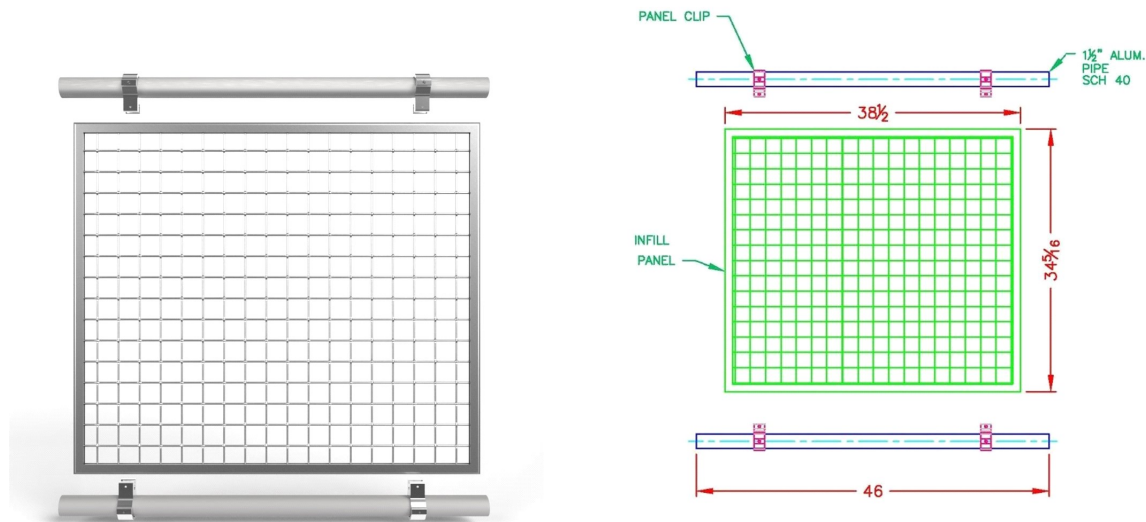

50-MP42/4148 Mesh Panels for 42" Railing - Silver Powder Coated Aluminum - 41-48"

Quik Connect™ kits fuse the function and strength of Speed-Rail® with pure architectural design and unmatched performance.

**DESIGN**

Quik Connect™ exceeds the designs expectations of typical modular picket railing with architecturally relevant infill options.

**PERFORMANCE**

Quik Connect™ is a 100% aluminum system that provides unmatched stability and rust free performance in the toughest corrosion prone environments.