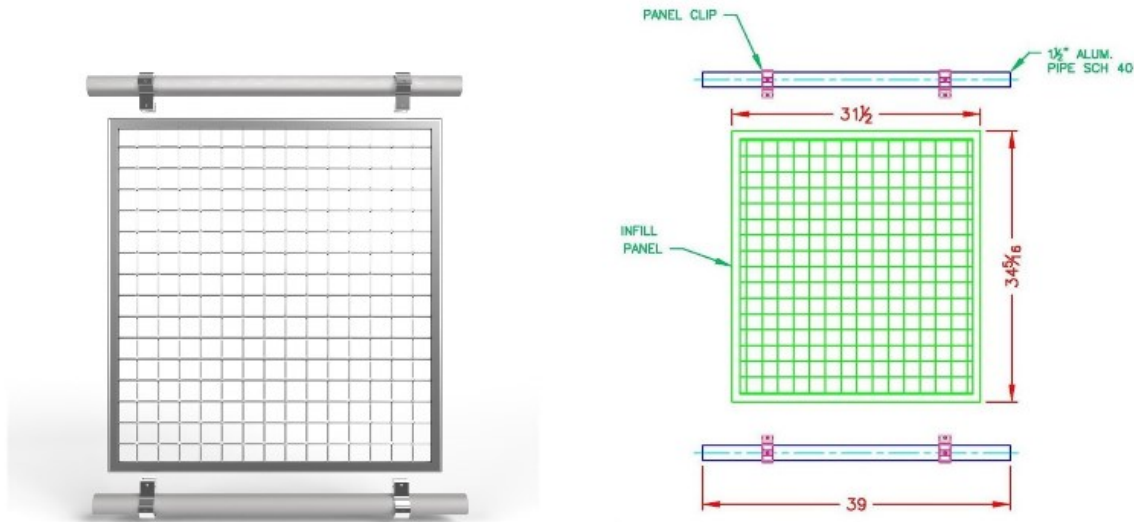

50-MP42/3441 Mesh Panels for 42" Railing - Silver Powder Coated Aluminum - 34-41"

Quik Connect™ kits fuse the function and strength of Speed-Rail® with pure architectural design and unmatched performance.

DESIGN

Quik Connect™ exceeds the designs expectations of typical modular picket railing with architecturally relevant infill options.

PERFORMANCE

Quik Connect™ is a 100% aluminum system that provides unmatched stability and rust free performance in the toughest corrosion prone environments.