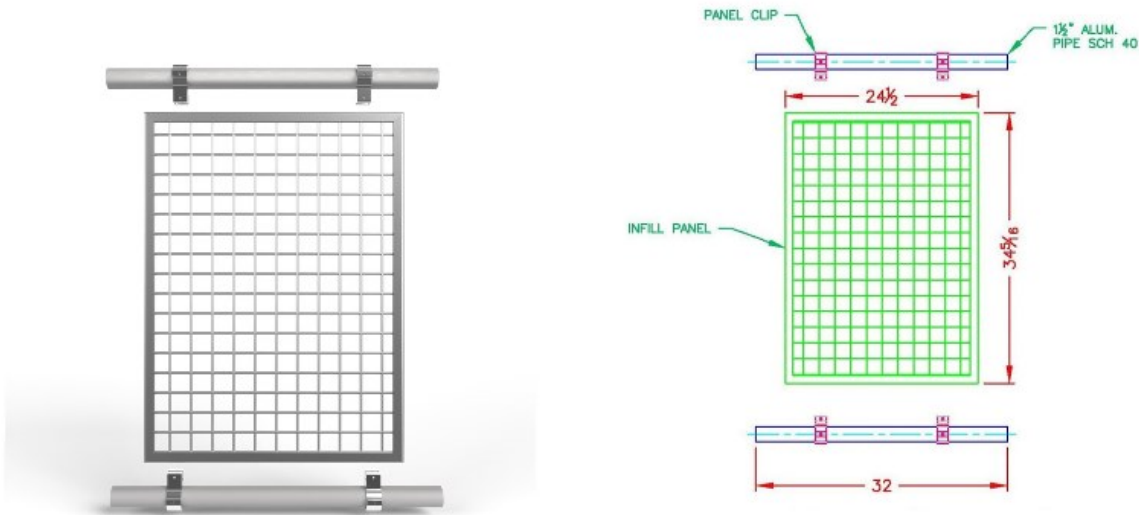

## 50-MP42/2734 Mesh Panels for 42" Railing - Silver Powder Coated Aluminum - 27-34"

Quik Connect™ kits fuse the function and strength of Speed-Rail® with pure architectural design and unmatched performance.

### DESIGN

Quik Connect™ exceeds the design expectations of typical modular picket railing with architecturally relevant infill options.