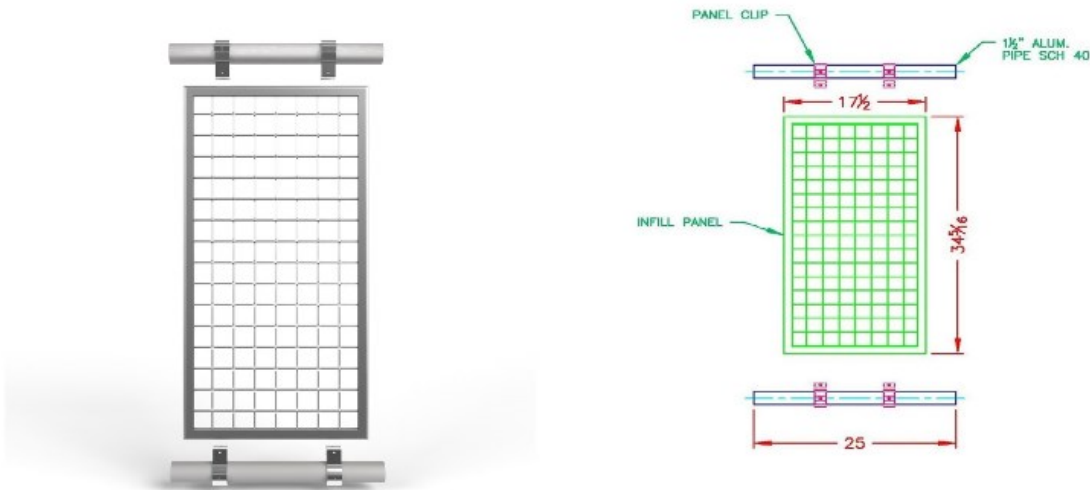

50-MP42/2027 Mesh Panels for 42" Railing - Silver Powder Coated Aluminum - 20-27"

Quik Connect™ kits fuse the function and strength of Speed-Rail® with pure architectural design and unmatched performance.

DESIGN

Quik Connect™ exceeds the design expectations of typical modular picket railing with architecturally relevant infill options.

PERFORMANCE

Quik Connect™ is a 100% aluminum system that provides unmatched stability and rust free performance in the toughest corrosion prone environments.

EASY TO INSTALL

With 9 Simple Kit Assembly options, Quik Connect™ integrates Speed-Rail® providing unrivaled railing strength with easy installation.

* PRODUCT MADE IN THE USA *

Call toll free at 877-810-4116 to speak with a product specialist.