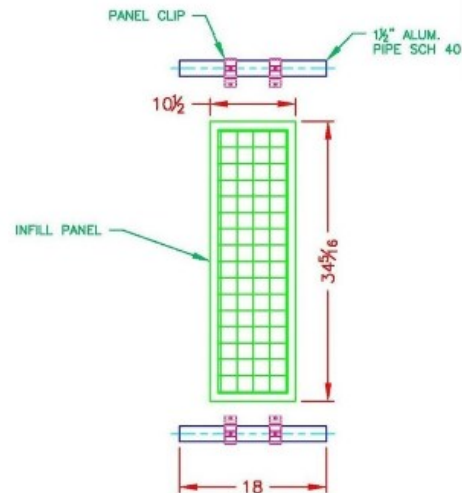

50-MP42/1320 Mesh Panels for 42" Railing - Silver Powder Coated Aluminum - 13-20"

Quik Connect™ kits fuse the function and strength of Speed-Rail® with pure architectural design and unmatched performance.

DESIGN

Quik Connect™ exceeds the design expectations of typical modular picket railing with architecturally relevant infill options.

PERFORMANCE

Quik Connect™ is a 100% aluminum system that provides unmatched stability and rust free performance in the toughest corrosion prone environments.