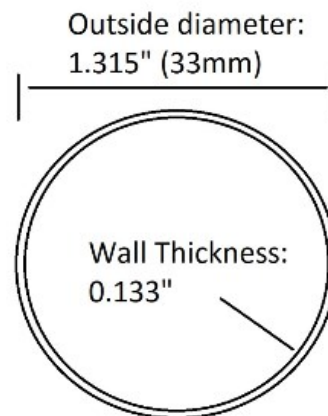

LB-50-A106/8 Satin Anodized Aluminum 8 FT Closet Rod 1-5/16" OD (Load 160 lbs with our 8150 Support Bracket)

LB-50-A106/8 premium closet rod is made of quality anodized aluminum. Outside diameter is 1-5/16".

Use with our broad selection 1" IPS slip-on fittings to create custom assemblies.

Maximum support bracket center-to-center bracket spacing is 4 feet.

Rods can easily be machine or hand-cut to exact lengths to provide a custom fit. Custom cutting is also available.