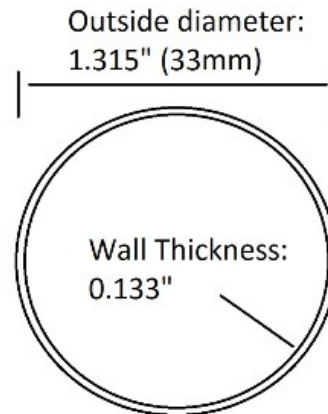

**LB-50-A106/6** Satin Anodized Aluminum 6 FT Closet Rod 1-5/16" OD

LB-50-A106/6 premium closet rod is made of quality anodized aluminum. Outside diameter is 1-5/16".

Use with our broad selection 1" IPS slip-on fittings to create custom assemblies.

Maximum support bracket center-to-center bracket spacing is 4 feet.

Rods can easily be machine or hand-cut to exact lengths to provide a custom fit. Custom cutting is also available.

Clean with a non-abrasive metal cleaner. Apply with a soft, damp cloth.