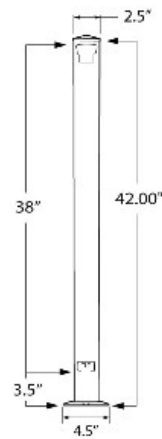

BuyRailings 71 Commerce Drive Brookfield, CT 06804 T 877-810-4116 F +1-203-930-3620 www.buyrailings.com

51WT-9000/42/F/C 2-1/2" Square 42" H Floor Mount Center Post for Picket Rail - Aluminum -White

This 42" High Floor Mount Center Post is a 2-1/2" square aluminum post that has four machined holes that are designed to receive the top and bottom rails of two picket rail panels. This post has a white paint finish.

The machined holes in the post allow for the panels to connect to the posts in a clean and seamless way.

Maximum recommended center-to-center spacing for posts is 6 feet.

Consult local building code for specific requirements in your area.