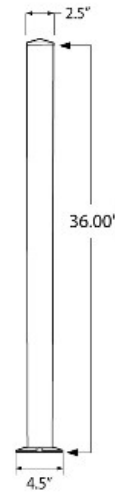

51BK-9000/36/F/R 2-1/2" Square 36" H Floor Mount Receiver Post for Picket Rail - Aluminum -Black

This 36" High Floor Mount Receiver Post is a 2-1/2" square aluminum post and is designed to be used with top and bottom end brackets – items 9000EB, 9000HSB and 9000VSB. 9000EB and 9000HSB will allow the post to connect with level picket panels. 9000 VSB will allow the post to connect with stair picket panels.

This post has a black paint finish.

Maximum recommended center-to-center spacing for posts is 6 feet.

Consult local building code for specific requirements in your area.