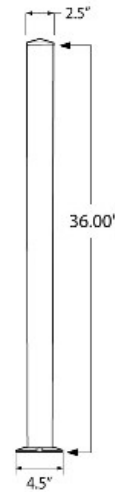

51BK-9000/36/F/R 2-1/2" Square 36" H Floor Mount Receiver Post for Picket Rail - Aluminum -Black

This 36" High Floor Mount Receiver Post is a 2-1/2" square aluminum post and is designed to be used with top and bottom end brackets – items 9000EB, 9000HSB and 9000VSB. 9000EB and 9000HSB will allow the post to connect with level picket panels. 9000 VSB will allow the post to connect with stair picket panels.

This post has a black paint finish.

Maximum recommended center-to-center spacing for posts is 6 feet.

Consult local building code for specific requirements in your area.