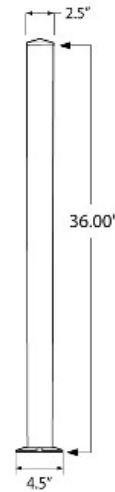

**51BK-9000/36/F/R 2-1/2" Square 36" H Floor Mount Receiver Post for Picket Rail - Aluminum -Black**

This 36" High Floor Mount Receiver Post is a 2-1/2" square aluminum post and is designed to be used with top and bottom end brackets – items 9000EB, 9000HSB and 9000VSB. 9000EB and 9000HSB will allow the post to connect with level picket panels. 9000 VSB will allow the post to connect with stair picket panels.

This post has a black paint finish.

Maximum recommended center-to-center spacing for posts is 6 feet.

Consult local building code for specific requirements in your area.