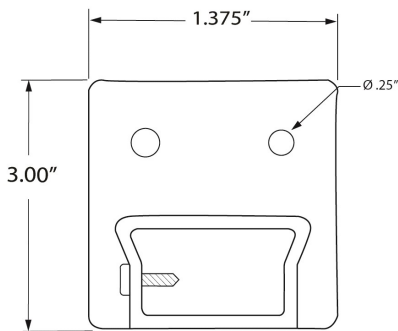

947BD SPEC SHEET

BuyRailings 71 Commerce Drive Brookfield, CT 06804 T 877-810-4116 F +1-203-930-3620 www.buyrailings.com

947BD Bottom Rail Level End Bracket - Dark Bronze

This Bottom Post End Bracket is made of cast aluminum and is in a dark bronze painted finish. It is designed to mount towards the bottom of our 9000/36/F and 9000/42/F receiver posts and will hold the bottom rails of our level picket rail panels 3642L.

Mount the bracket on the post using our 310-9 screws.

Connect the panels to the brackets using our 912-9 binder bolts.

Consult local building code for specific requirements in your area.

Call customer service for specific project take-offs and lead time information. Select items are in stock and can ship in 24-48 hours.