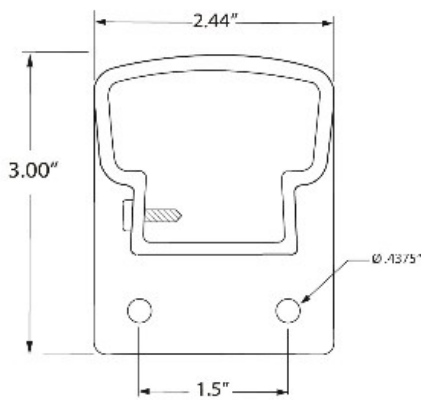

## 939TD Top Rail Level End Bracket - Dark Bronze

This Top Post End Bracket is made of cast aluminum and is in a dark bronze painted finish. It is designed to mount towards the top of our 9000/36/F and 9000/42/F receiver posts and will hold the top rails of our level picket rail panels 3642L.