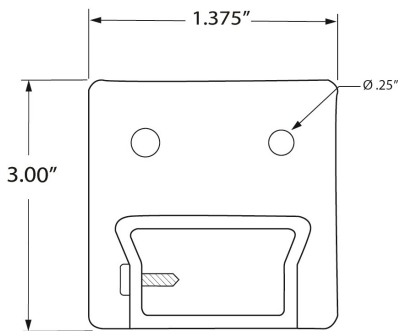

947BB SPEC SHEET

BuyRailings 71 Commerce Drive Brookfield, CT 06804 T 877-810-4116 F +1-203-930-3620 www.buyrailings.com

947BB Bottom Rail Level End Bracket - Black

This Bottom Post End Bracket is made of cast aluminum and is in a black painted finish. It is designed to mount towards the bottom of our 9000/36/F and 9000/42/F receiver posts and will hold the bottom rails of our level picket rail panels 3642L.

Mount the bracket on the post using our 310-9 screws.

Connect the panels to the brackets using our 912-9 binder bolts.

Consult local building code for specific requirements in your area.

Call customer service for specific project take-offs and lead time information. Select items are in stock and can ship in 24-48 hours.